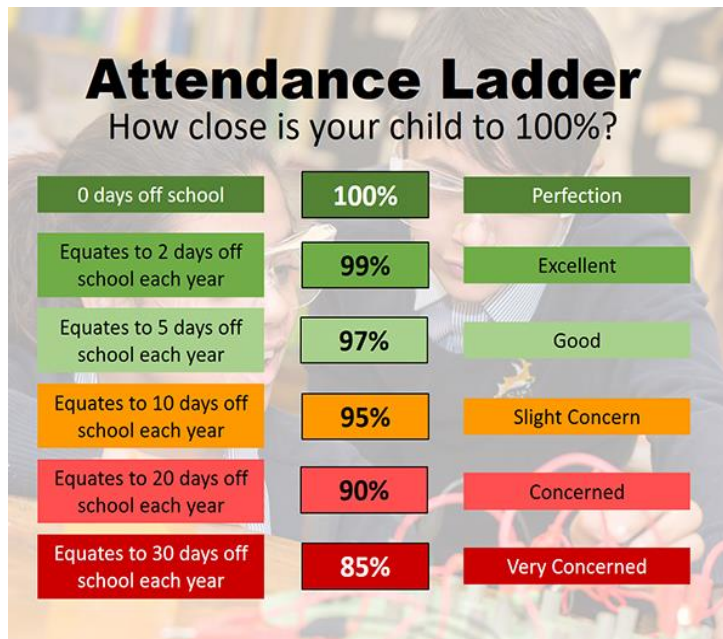

Weekly Attendance Newsletter

WB, 30th January 2023

Whole School	
95.0%	
Rec	90.6%
Year 1	96.2%
Year 2	96.3%
Year 3	97.1%
Year 4	97.2%
Year 5	97.1%
Year 6	92.6%

REPORTING ABSENCE

Please report absences by 9am by ringing the school office.

If your child is absent and no message is received, the office staff will contact parents to ascertain the reason for absence.

Congratulations!

Year 4

Highest attendance last week

You have earned 10 minutes extra sports time!

Focus Fortnight!

6th February – 17th February

All children with 100% attendance during this time will be put into a draw and once child from each class will win a prize!

There were **140**

Children with **100%** attendance